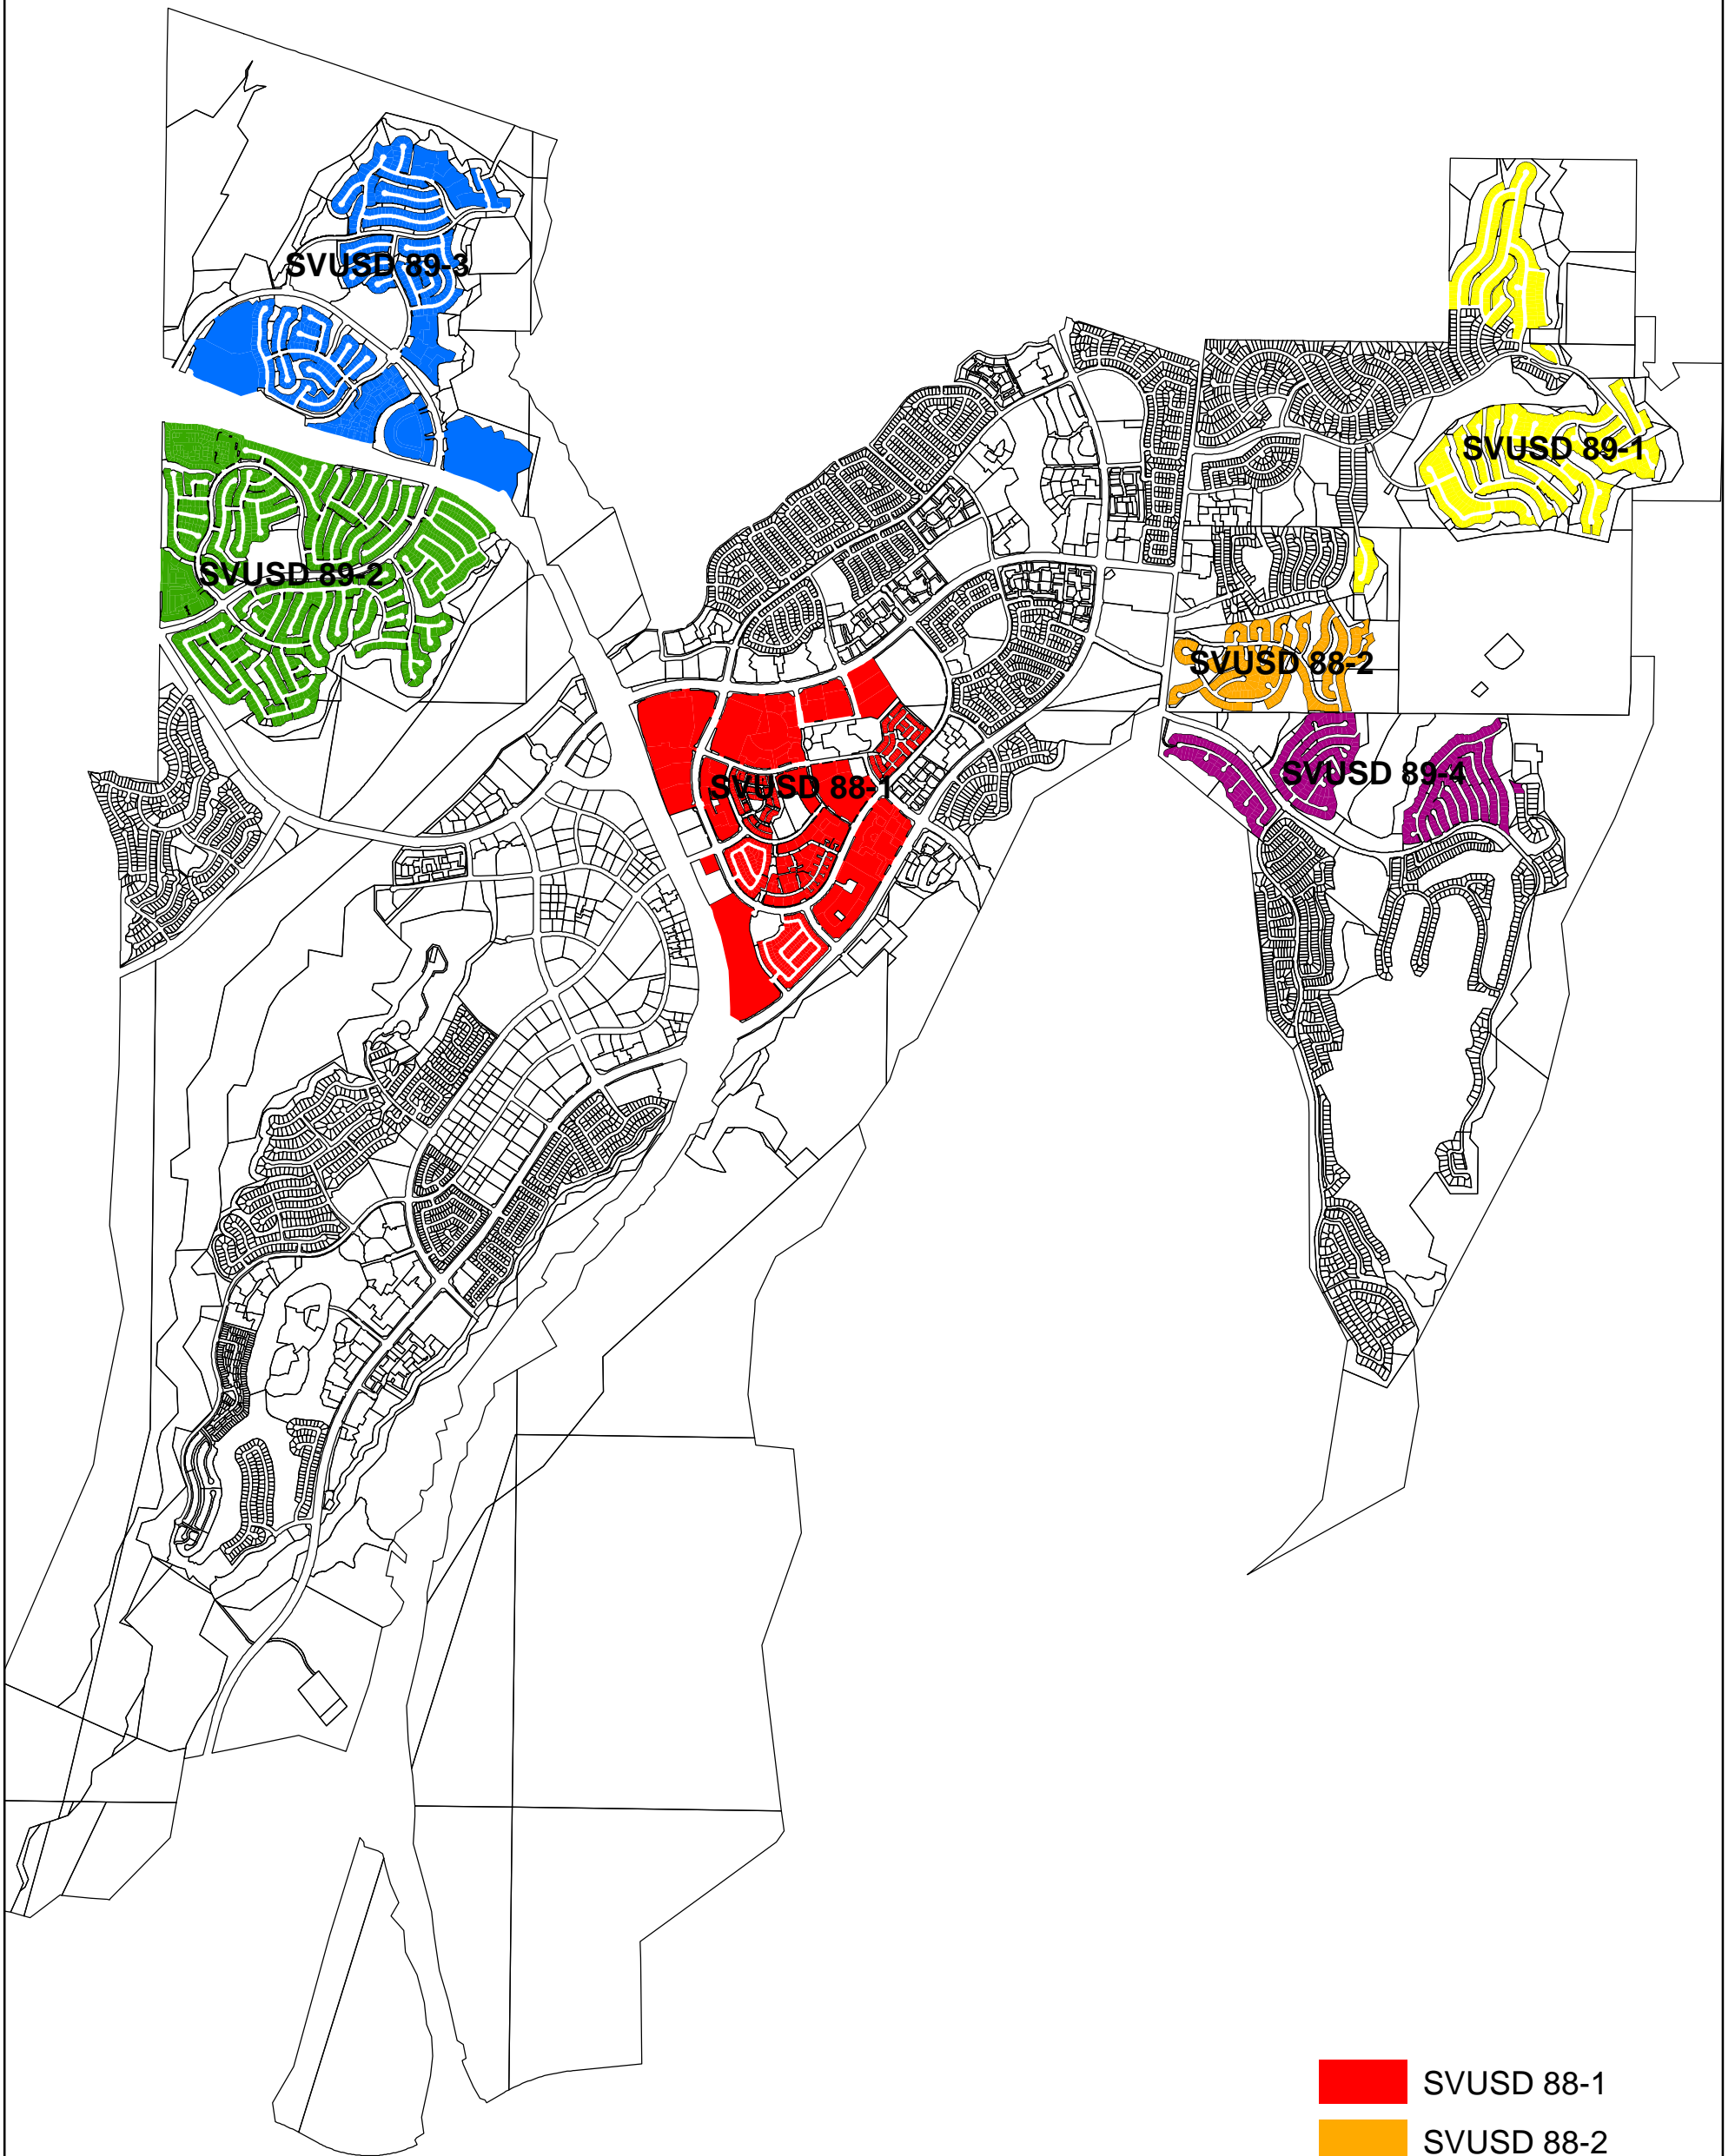

Saddleback Valley Unified School District Community Facility Districts

-  SVUSD 88-1
-  SVUSD 88-2
-  SVUSD 89-1
-  SVUSD 89-2
-  SVUSD 89-3
-  SVUSD 89-4